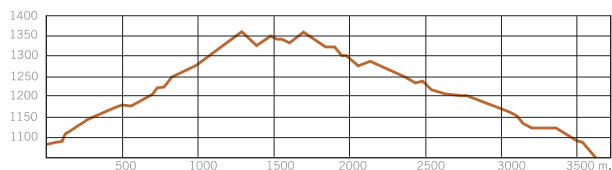

Elevación (m.s.n.m.)
Altitude (m.s.l.)

Distancia (metros)
Distance (metres)